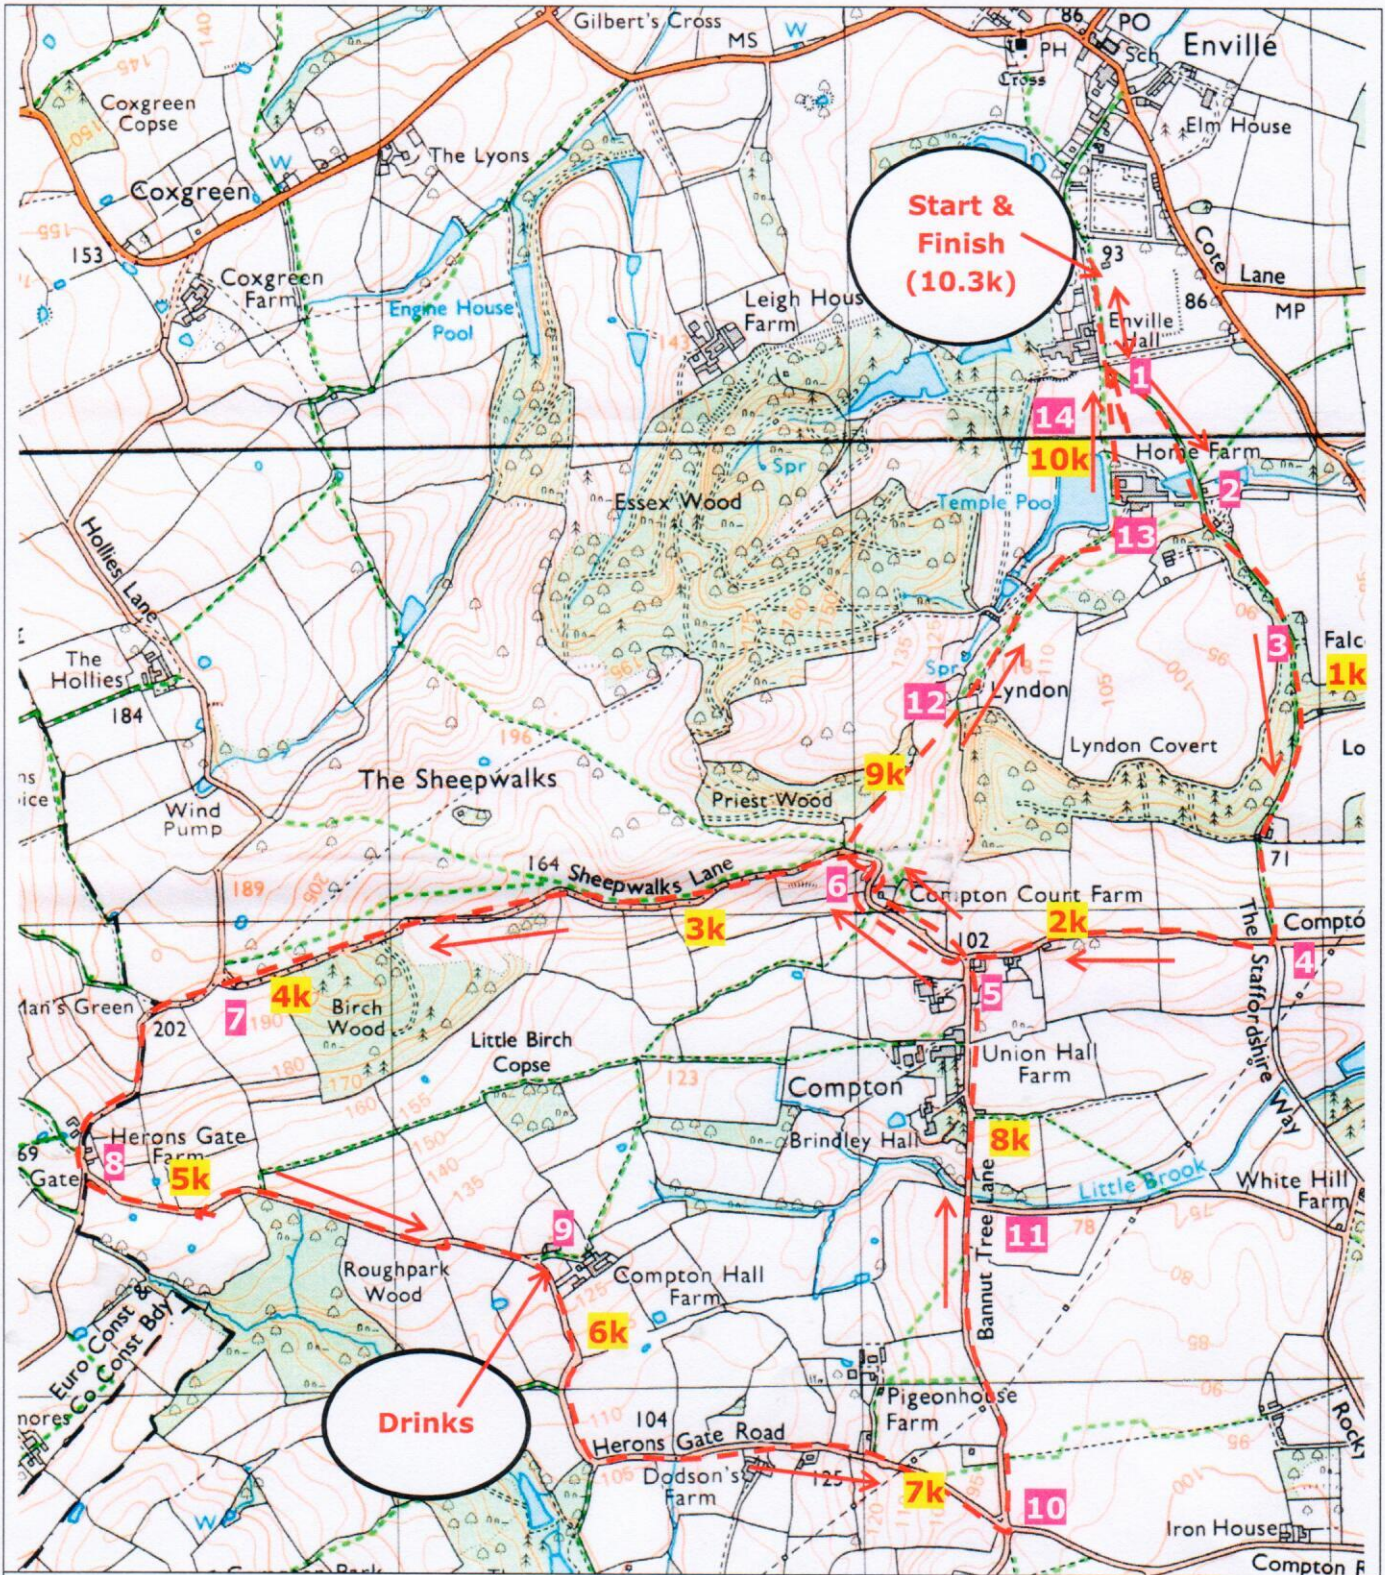

# Sheepwalks Shocker Route

Km Markers = eg **7k**

Location Numbers = eg **10**